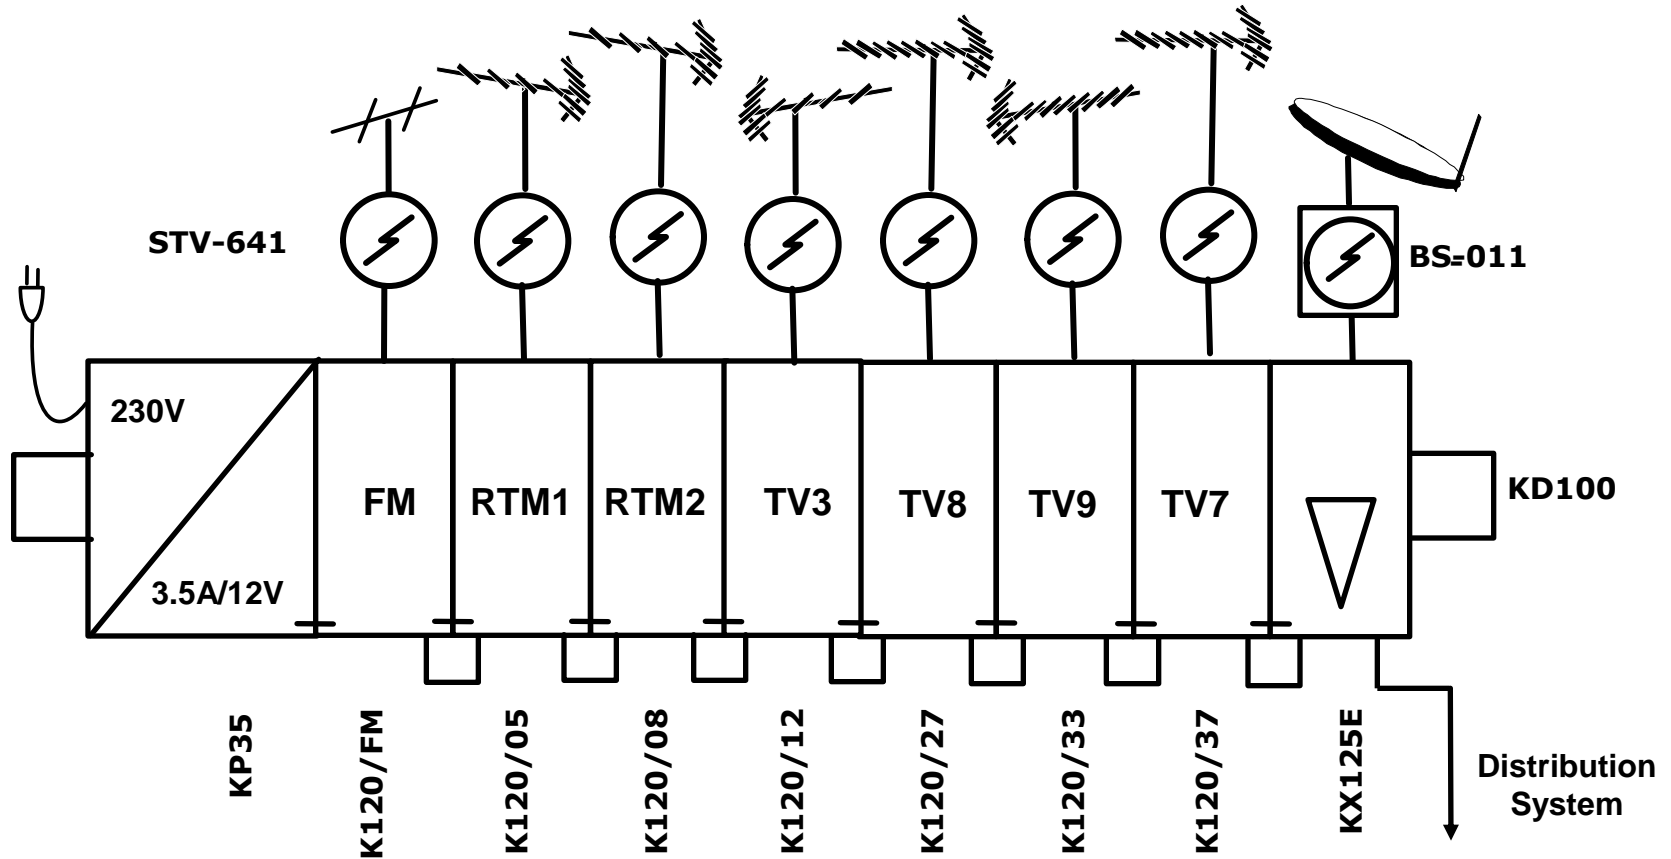

Condominiums & Apartments in Klang Valley (K-Series)

Option-2

ASTRO	RTM1	RTM2	TV3	TV7	TV8	TV9
	5	8	12	37	27	33