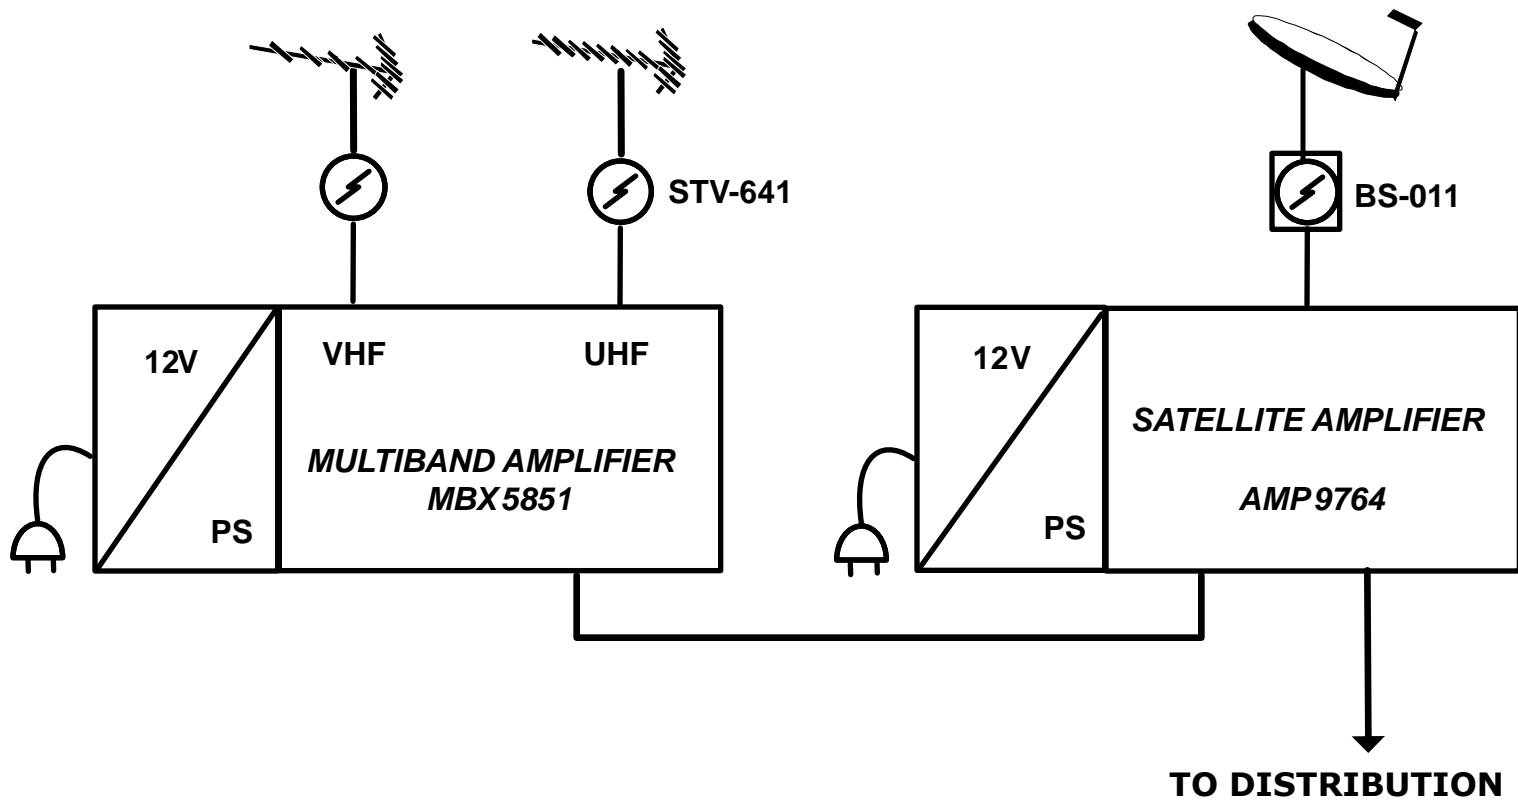

Condominiums & Apartments In Klang Valley (Multiband)

ASTRO	RTM1	RTM2	TV3	TV7	TV8	TV9
	5	8	29	37	27	42