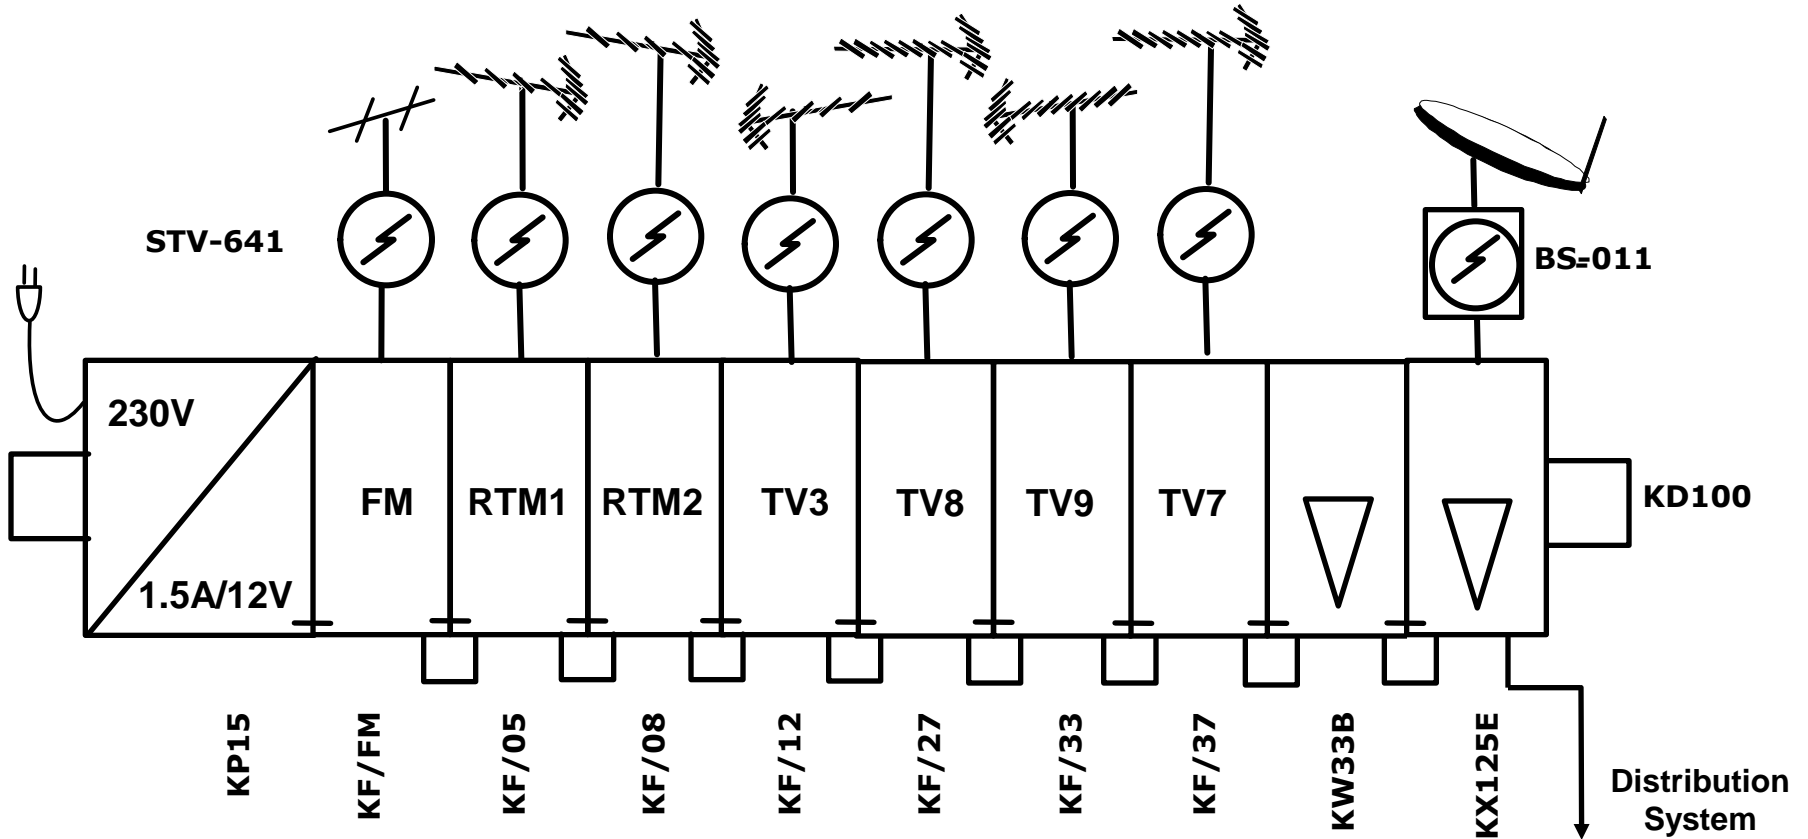

Condominiums & Apartments in Klang Valley (K-Series)

Option-1

ASTRO	RTM1	RTM2	TV3	TV7	TV8	TV9
	5	8	12	37	27	33