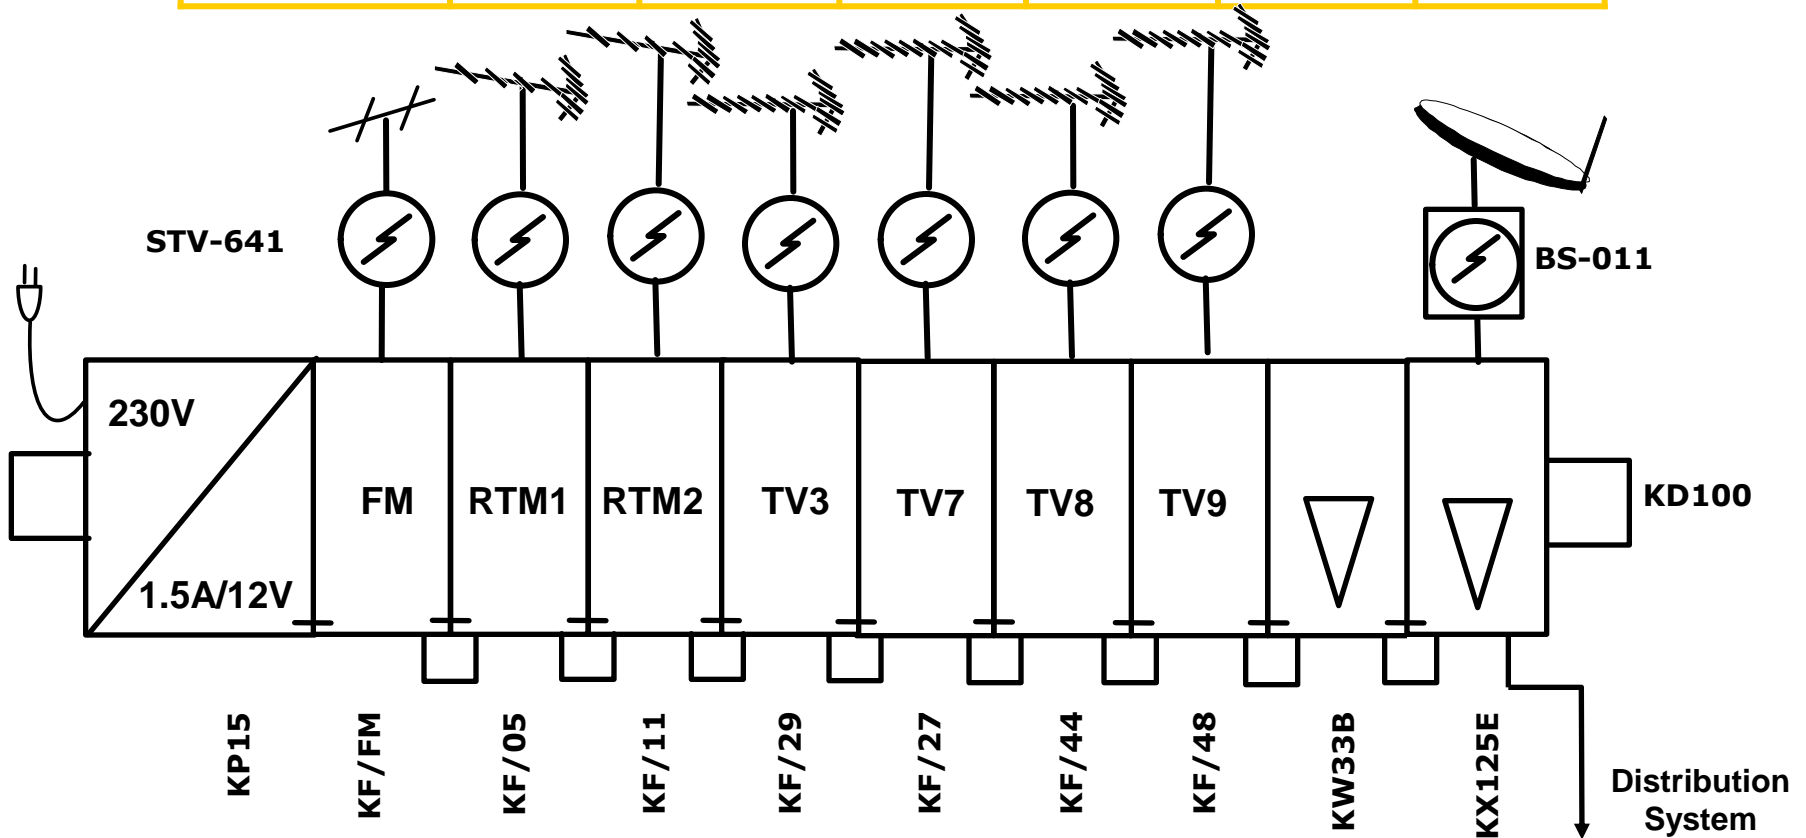

Condominiums & Apartments in Penang (Gunung Jerai)

ASTRO	RTM1	RTM2	TV3	TV7	TV8	TV9
	5	11	29	37	44	48