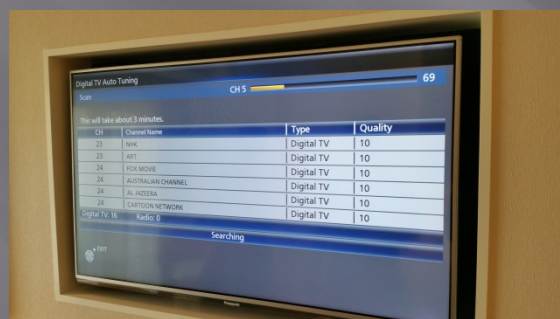

Digital Channels reception for TV with built-in DVB-T Tuner