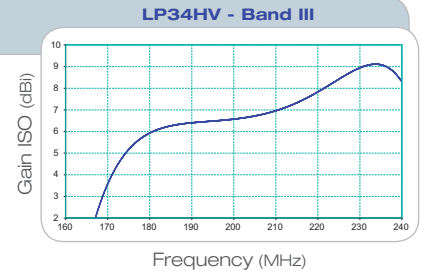

Gain

Gain

Gain

Pattern

Pattern

Pattern