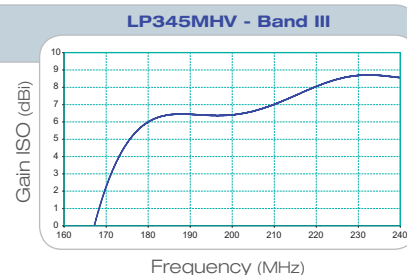

Aerials

LOG-PERIODIC aerials

LP Series

Pre-assembled aerials that are easy to install and characterised by a highly reliable RF connection. They are available in various models in order to fulfil most installations.

Item Code	LP345HV 216168	LP345MHV 216167	LP45HV 216147	LP5HV 216107	LPV345HV 217349	LP34HV 216134	
Band	III+UHF	III+UHF	UHF	V	III+UHF	III + IV	
Channels	E5-E12 E21-E69	E5-E12 E21-E69	E21-E69	E38-E69	E5-E12 E21-E69	E5-E12 E21-E37	
Bandwidth	MHz	174-230 470-862	174-230 470-862	470-862	606-862	174-230 470-862	174-230 470-606
Maximum gain	dBi	9 / 11	8.5 / 9.5	10	11	9 / 11.5	9 / 10.5
Front-to-back ratio	dB	24 / 32	22 / 30	36	36	24 / 32	21 / 25
Return loss	dB	-13/-13	-14 /-12	-15	-15	-18 / -18	-18 / -13
Beamwidth (-3dB)	°	+/-34 +/-31	+/-34 +/-30	+/-28	+/-25	+/-23 +/-21	+/-35 +/-28
Wind load at 120Km/h (720N/m²)	Kg (N)	3.9(38.25)	2.7(26.48)	3.0(29.43)	3.0(29.43)	3.9(38.25)	2.8(27.46)
Impedance	Ohm	75	75	75	75	75	75
Maximum mast Ø	mm	60	60	60	60	60	60
Dimensions (L x W)	cm	111x86	72x86	94x32	94x24	111x86	111x86
Packaging							
Quantity	Pcs	20	20	20	20	20	20
Unit weight	Kg	1.04	0.83	0.78	0.74	0.8	1.04
Total weight	Kg	21.3	17.1	16.1	15.3	16.5	21.3
Accessories							
Horizontal polarisation				Included			
Horizontal polarisation with tilt adj.				PV10			
Vertical polarisation				Included			
Vertical polarisation with tilt adj.				PV10			
Auxiliary boom				N/A			

Gain