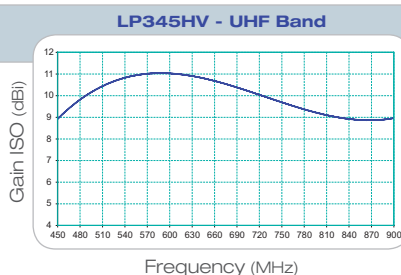

Aerials

LOG-PERIODIC aerials

LP Series

Pre-assembled aerials that are easy to install and characterised by a highly reliable RF connection. They are available in various models in order to fulfil most installations.

Item Code	LP345HV 216168	LP345MHV 216167	LP45HV 216147	LP5HV 216107	LPV345HV 217349	LP34HV 216134	
Band	III+UHF	III+UHF	UHF	V	III+UHF	III + IV	
Channels	E5-E12 E21-E69	E5-E12 E21-E69	E21-E69	E38-E69	E5-E12 E21-E69	E5-E12 E21-E37	
Bandwidth	MHz	174-230 470-862	174-230 470-862	470-862	606-862	174-230 470-862	174-230 470-606
Maximum gain	dBi	9 / 11	8.5 / 9.5	10	11	9 / 11.5	9 / 10.5
Front-to-back ratio	dB	24 / 32	22 / 30	36	36	24 / 32	21 / 25
Return loss	dB	-13/-13	-14 /-12	-15	-15	-18 / -18	-18 / -13
Beamwidth (-3dB)	°	+/-34 +/-31	+/-34 +/-30	+/-28	+/-25	+/-23 +/-21	+/-35 +/-28
Wind load at 120Km/h (720N/m²)	Kg (N)	3.9(38.25)	2.7(26.48)	3.0(29.43)	3.0(29.43)	3.9(38.25)	2.8(27.46)
Impedance	Ohm	75	75	75	75	75	75
Maximum mast Ø	mm	60	60	60	60	60	60
Dimensions (L x W)	cm	111x86	72x86	94x32	94x24	111x86	111x86
Packaging							
Quantity	Pcs	20	20	20	20	20	20
Unit weight	Kg	1.04	0.83	0.78	0.74	0.8	1.04
Total weight	Kg	21.3	17.1	16.1	15.3	16.5	21.3
Accessories							
Horizontal polarisation				Included			
Horizontal polarisation with tilt adj.				PV10			
Vertical polarisation				Included			
Vertical polarisation with tilt adj.				PV10			
Auxiliary boom				N/A			

Gain