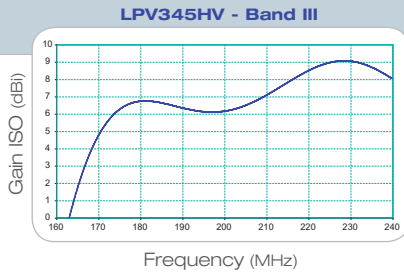

Gain

Gain

Gain

Pattern

Pattern

Pattern