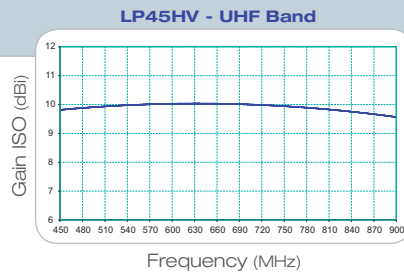

Gain

Gain

Gain

Pattern

Pattern

Pattern