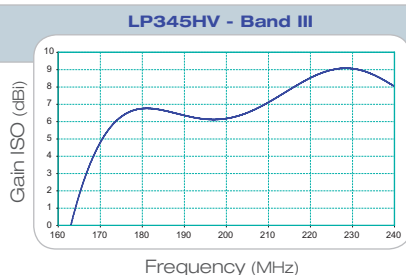

Aerials

LOG-PERIODIC aerials

LP Series

Pre-assembled aerials that are easy to install and characterised by a highly reliable RF connection. They are available in various models in order to fulfil most installations.

Item Code	LP345HV 216168	LP345MHV 216167	LP45HV 216147	LP5HV 216107	LPV345HV 217349	LP34HV 216134	
Band	III+UHF	III+UHF	UHF	V	III+UHF	III + IV	
Channels	E5-E12 E21-E69	E5-E12 E21-E69	E21-E69	E38-E69	E5-E12 E21-E69	E5-E12 E21-E37	
Bandwidth	MHz	174-230 470-862	174-230 470-862	470-862	606-862	174-230 470-862	174-230 470-606
Maximum gain	dBi	9 / 11	8.5 / 9.5	10	11	9 / 11.5	9 / 10.5
Front-to-back ratio	dB	24 / 32	22 / 30	36	36	24 / 32	21 / 25
Return loss	dB	-13/-13	-14 /-12	-15	-15	-18 / -18	-18 / -13
Beamwidth (-3dB)	°	+/-34 +/-31	+/-34 +/-30	+/-28	+/-25	+/-23 +/-21	+/-35 +/-28
Wind load at 120Km/h (720N/m²)	Kg (N)	3.9(38.25)	2.7(26.48)	3.0(29.43)	3.0(29.43)	3.9(38.25)	2.8(27.46)
Impedance	Ohm	75	75	75	75	75	75
Maximum mast Ø	mm	60	60	60	60	60	60
Dimensions (L x W)	cm	111x86	72x86	94x32	94x24	111x86	111x86
Packaging							
Quantity	Pcs	20	20	20	20	20	20
Unit weight	Kg	1.04	0.83	0.78	0.74	0.8	1.04
Total weight	Kg	21.3	17.1	16.1	15.3	16.5	21.3
Accessories							
Horizontal polarisation				Included			
Horizontal polarisation with tilt adj.				PV10			
Vertical polarisation				Included			
Vertical polarisation with tilt adj.				PV10			
Auxiliary boom				N/A			

Gain