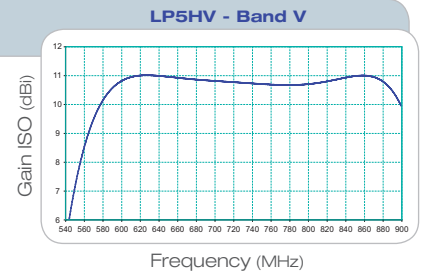

Gain

Gain

Gain

Pattern

Pattern

Pattern