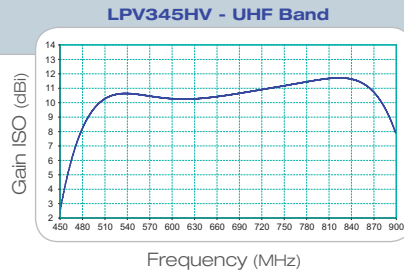

Gain

Gain

Gain

Pattern

Pattern

Pattern