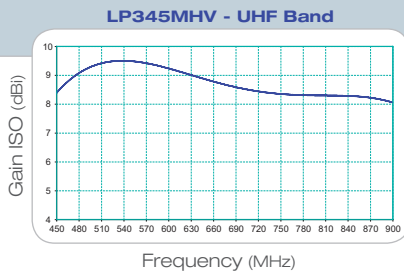

Gain

Gain

Gain

Pattern

Pattern

Pattern