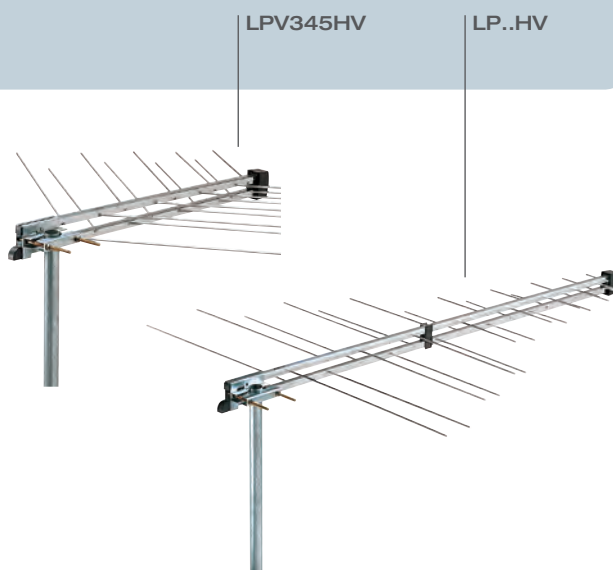

Aerials

LOG-PERIODIC aerials

LP Series

Pre-assembled aerials that are easy to install and characterised by a highly reliable RF connection. They are available in various models in order to fulfil most installations.

Item Code	LP345HV 216168	LP345MHV 216167	LP45HV 216147	LP5HV 216107	LPV345HV 217349	LP34HV 216134	
Band	III+UHF	III+UHF	UHF	V	III+UHF	III + IV	
Channels	E5-E12 E21-E69	E5-E12 E21-E69	E21-E69	E38-E69	E5-E12 E21-E69	E5-E12 E21-E37	
Bandwidth	MHz	174-230 470-862	174-230 470-862	470-862	606-862	174-230 470-862	174-230 470-606
Maximum gain	dBi	9 / 11	8.5 / 9.5	10	11	9 / 11.5	9 / 10.5
Front-to-back ratio	dB	24 / 32	22 / 30	36	36	24 / 32	21 / 25
Return loss	dB	-13/-13	-14 /-12	-15	-15	-18 / -18	-18 / -13
Beamwidth (-3dB)	°	+/-34 +/-31	+/-34 +/-30	+/-28	+/-25	+/-23 +/-21	+/-35 +/-28
Wind load at 120Km/h (720N/m ²)	Kg (N)	3.9(38.25)	2.7(26.48)	3.0(29.43)	3.0(29.43)	3.9(38.25)	2.8(27.46)
Impedance	Ohm	75	75	75	75	75	75
Maximum mast Ø	mm	60	60	60	60	60	60
Dimensions (L x W)	cm	111x86	72x86	94x32	94x24	111x86	111x86
Packaging							
Quantity	Pcs	20	20	20	20	20	20
Unit weight	Kg	1.04	0.83	0.78	0.74	0.8	1.04
Total weight	Kg	21.3	17.1	16.1	15.3	16.5	21.3
Accessories							
Horizontal polarisation				Included			
Horizontal polarisation with tilt adj.				PV10			
Vertical polarisation				Included			
Vertical polarisation with tilt adj.				PV10			
Auxiliary boom				N/A			