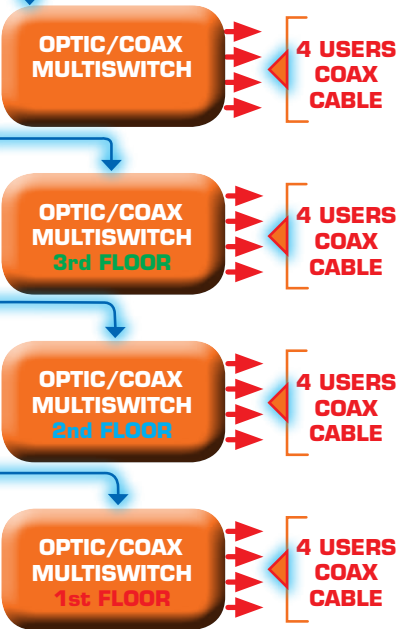

2

FIBER OPTIC ADAPTER

Mod. FOA THE HANDY AND EASY OPTIC SOLUTION

SAT COAX

PHASE 1
1 SAT DISH POINTING with OPTIC LNB

4-WAY OPTIC SPLITTER

PHASE 2
2 OPTIC SIGNAL TEST at MULTISWITCH on EACH FLOOR

PHASE 3
3 SAT-COAX SIGNAL TEST at USER'S SET TOP BOX

ANY TV-SAT FIELD STRENGTH METER